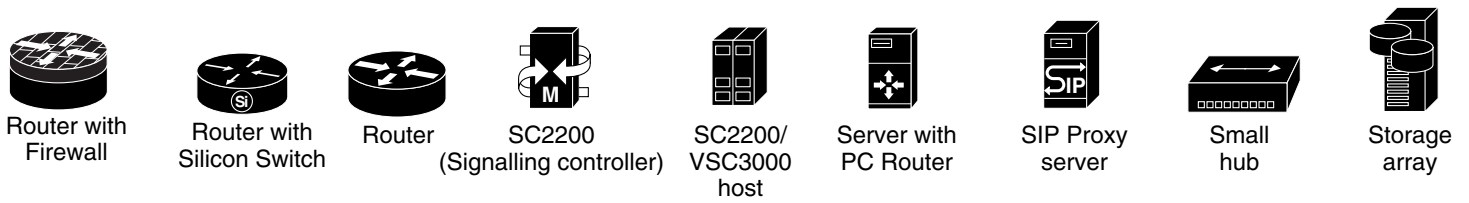

IP Phone

IP Telephony Router

IPTC

IPTV content manager

IPTV broadcast server

IP Softphone

ISDN switch

Layer 3 Switch

LocalDirector

LongReach CPE

MAS Gateway

ME 1100

Metro 1500

Cisco Systems Corporate Iconography

Cisco Products

Cisco Systems Corporate Iconography

Cisco Products

Voice commserver

Voice gateway

Voice switch

VPN concentrator

VPN Gateway

Virtual switch controller (VSC 3000)

Wavelength router