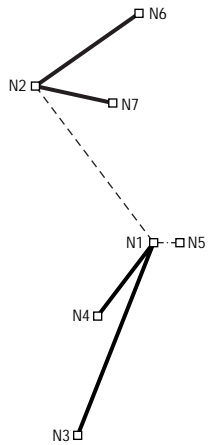

Toggle Label Mode

Legend: ned_1

Parameters

- AVE_#_HOPS: 1.3333
- AVE_DEL_BKBN: 0.2135
- AVE_DEL_LCL: 0.0562
- AVE_DEL_TOT: 0.2697
- AVE_LINK_DEL: 0.2594
- AVE_NODE_DEL: 0.0103
- COST: 8660**
- LINK_COST: 8660
- MAX_UTIL: 0.464

Utilization

Links		Nodes	
==	0.0	●	0.0
—	0.0–0.1	□	0.0–0.1
—	0.1–0.2	■	0.1–0.2
---	0.2–0.3	△	0.2–0.3